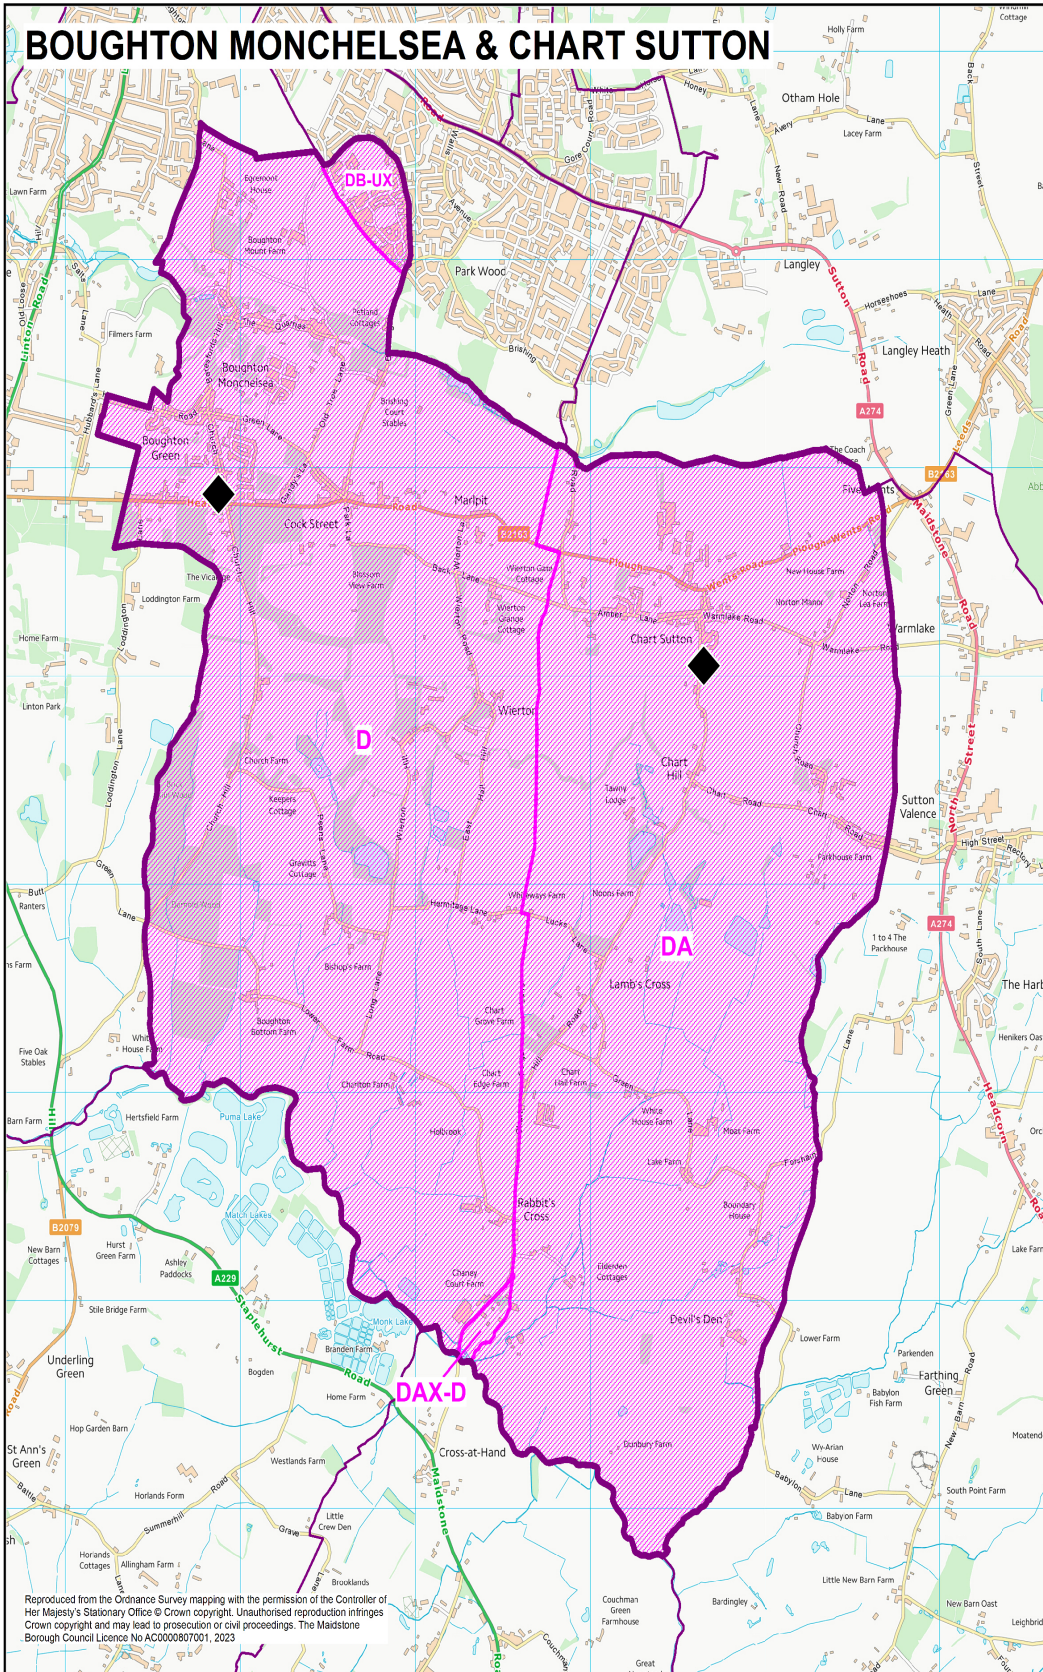

BOUGHTON MONCHELSEA & CHART SUTTON

◆ Polling Place

■ Polling District

▭ Boughton Monchelsea & Chart Sutton Ward

▭ Ward Boundary